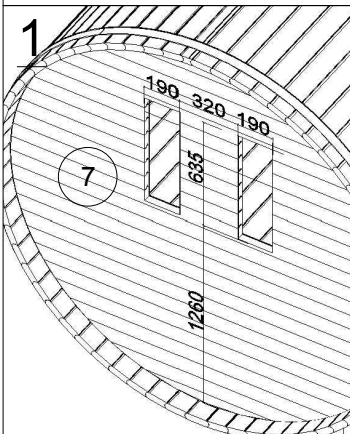

5. Saunafass 3.0m x Ø2.2m

A10 Pcs-14 x 2

A10 Pcs-14 x 2