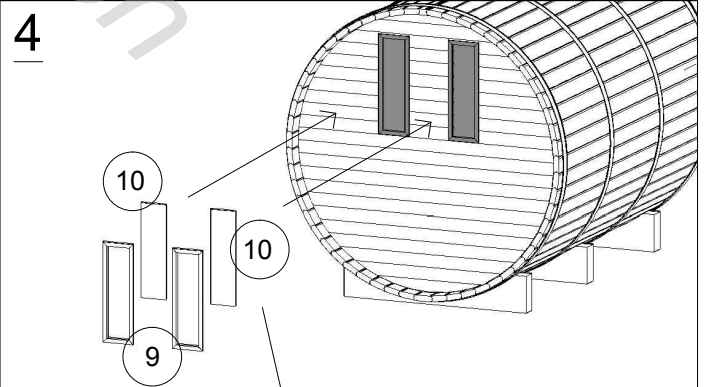

5. Saunafass 3.0m x Ø2.2m

A10 Pcs-14 x 2

A10 Pcs-14 x 2