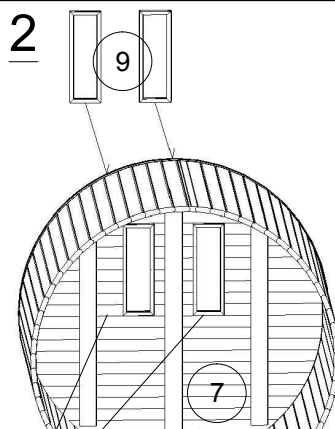

5. Saunafass 3.0m x Ø2.2m

A10 Pcs-14 x 2

A10 Pcs-14 x 2