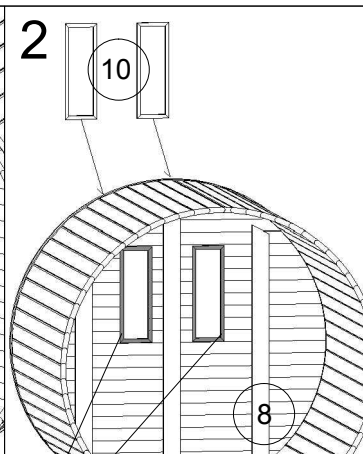

5. Saunafass 3.5m x Ø1.9m

A10 Pcs-14 x 2

A10 Pcs-14 x 2