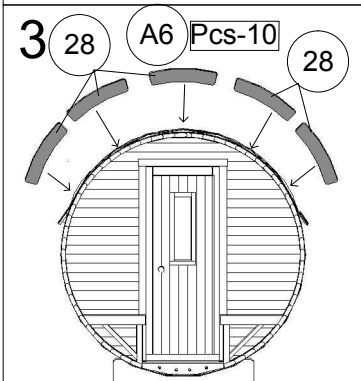

11. Saunafass 3.5m x Ø1.9m

A9 Pcs-32

A9 Pcs-11 x 2

A6 Pcs-10