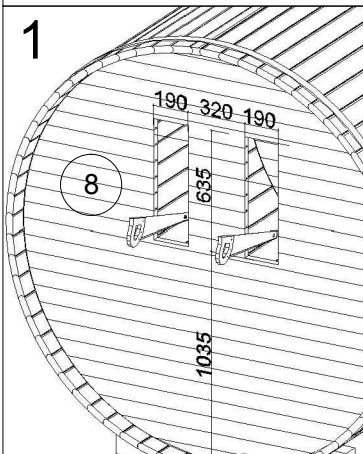

5. Saunafass 3.5m x Ø1.9m

A10 Pcs-14 x 2

A10 Pcs-14 x 2