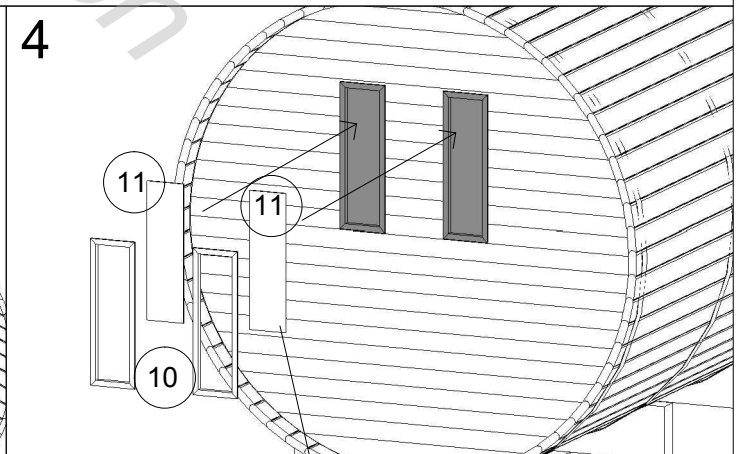

5. Saunafass 3.5m x Ø1.9m

A10 Pcs-14 x 2

A10 Pcs-14 x 2